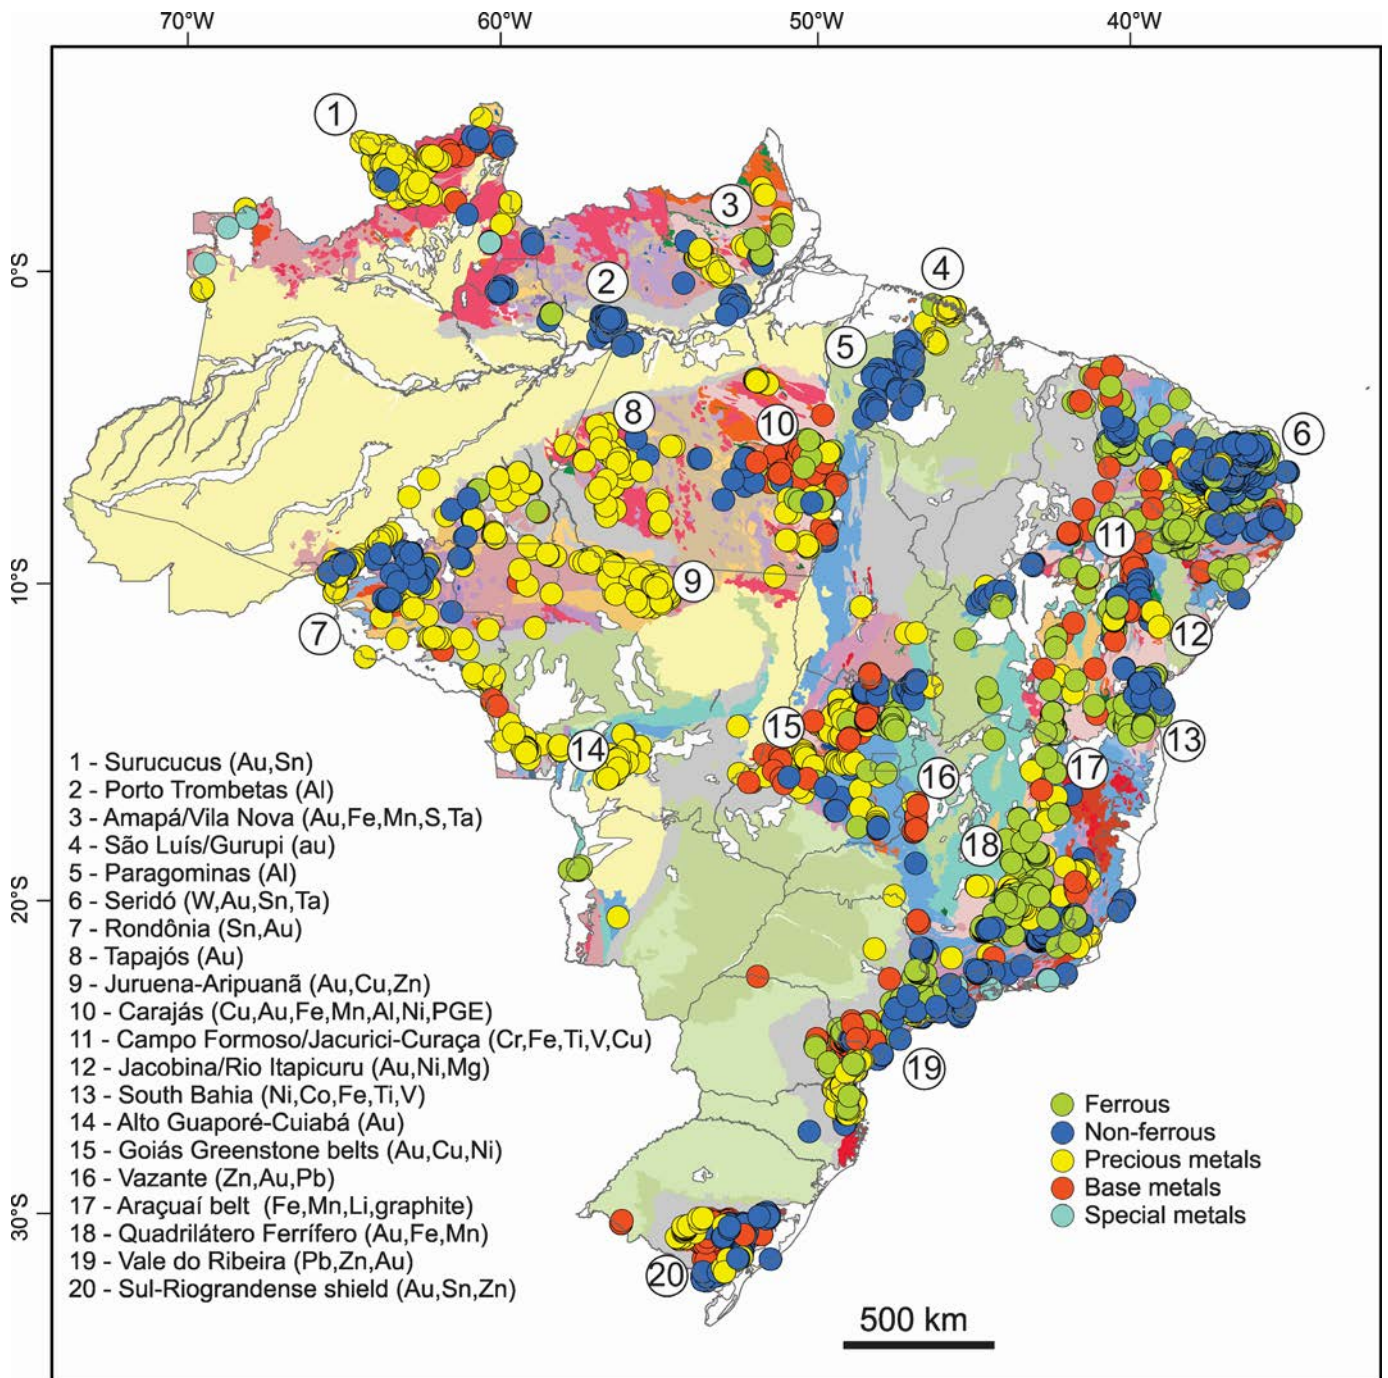

More than 11,400 mineral sites containing 67 substances/commodities are reported. Selected deposits, garimpos (artisanal mining) and occurrences are numbered in the printed maps, and a list of these are presented after the maps pages, indicating the substance and its class, the site name, the economic status (M: mine, D: deposit, O: occurrence, G: garimpo) and the reference number.

Most of the metallic mineral deposits are located in mining districts and metallogenic provinces of these major Precambrian geotectonic units (Figure 2). The Precambrian-Early Cambrian crystalline rock associations were then more or less covered by Phanerozoic sedimentary basins developed before, concomitantly, and after the opening of the Atlantic Ocean and separation of South America and Africa. The majority of the deposits of industrial and energy minerals and rocks, in addition to agricultural and civil construction minerals and rocks come from these sedimentary basins.

Figure 2 – Simplified tectonic-chronological map of Brazil (see reference to colors in the legend of Figure 4) with the distribution of metallic deposits and occurrences and indication of the main mining districts and metallogenic provinces.

## GEOPHYSICAL COVERAGE

Figure 3 – Magnetic anomaly map of Brazil (Correa, 2016) with location of the main mines.

Most of the Brazilian territory is covered by airborne geophysical surveys. As an example, Figure 3 shows the integrated magnetic anomaly map of Brazil (Correa, 2016). The magnetic anomaly represents the total magnetic field subtracted from the International Geomagnetic Reference Field (IGRF).