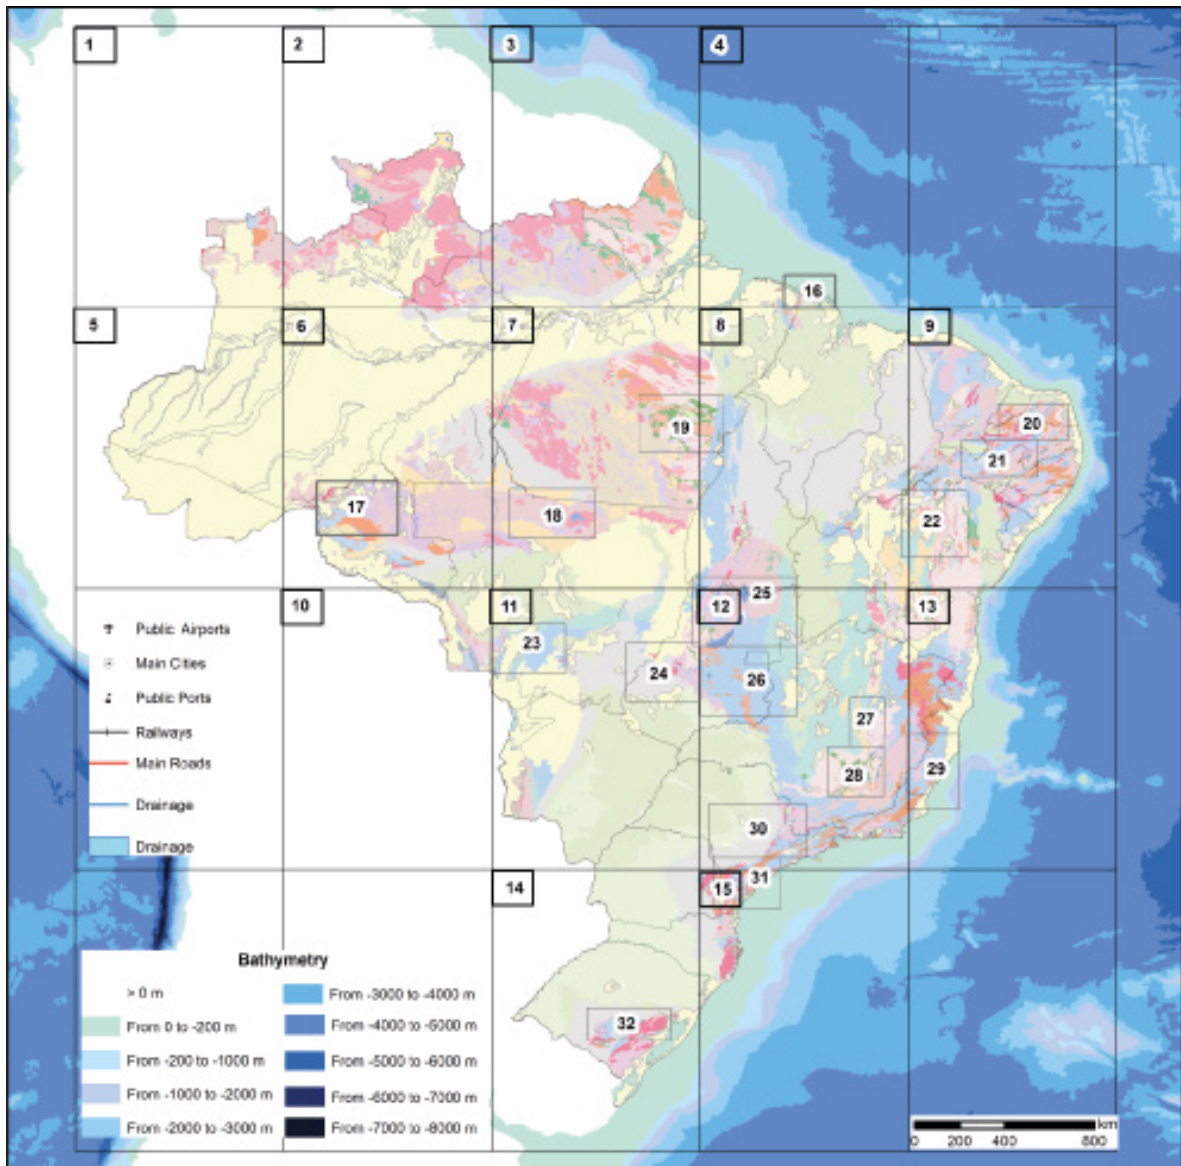

INDEX TO MAP PAGES

Age	Intraplate Settings				Sedimentary cover	
	Volcanic rocks		Plutonic rocks		Sedimentary cover	
	Mafic	Felsic	Mafic to Ultramafic	Anorogenic granites		
Mesozoic						
Paleozoic						
Neoproterozoic						
Mesoproterozoic						
Paleoproterozoic						
Archean						

Age	Orogenic Settings					
	Pre-orogenic	Ophiolites	Magmatic arcs	Volcano-sedimentary and Greenstone belts	Collisional magmatism	Post-orogenic
Neoproterozoic						
Mesoproterozoic						
Paleoproterozoic						
Archean						

Figure 4 – Simplified tectonic-chronological map of Brazil with the index to the map pages in the Atlas.