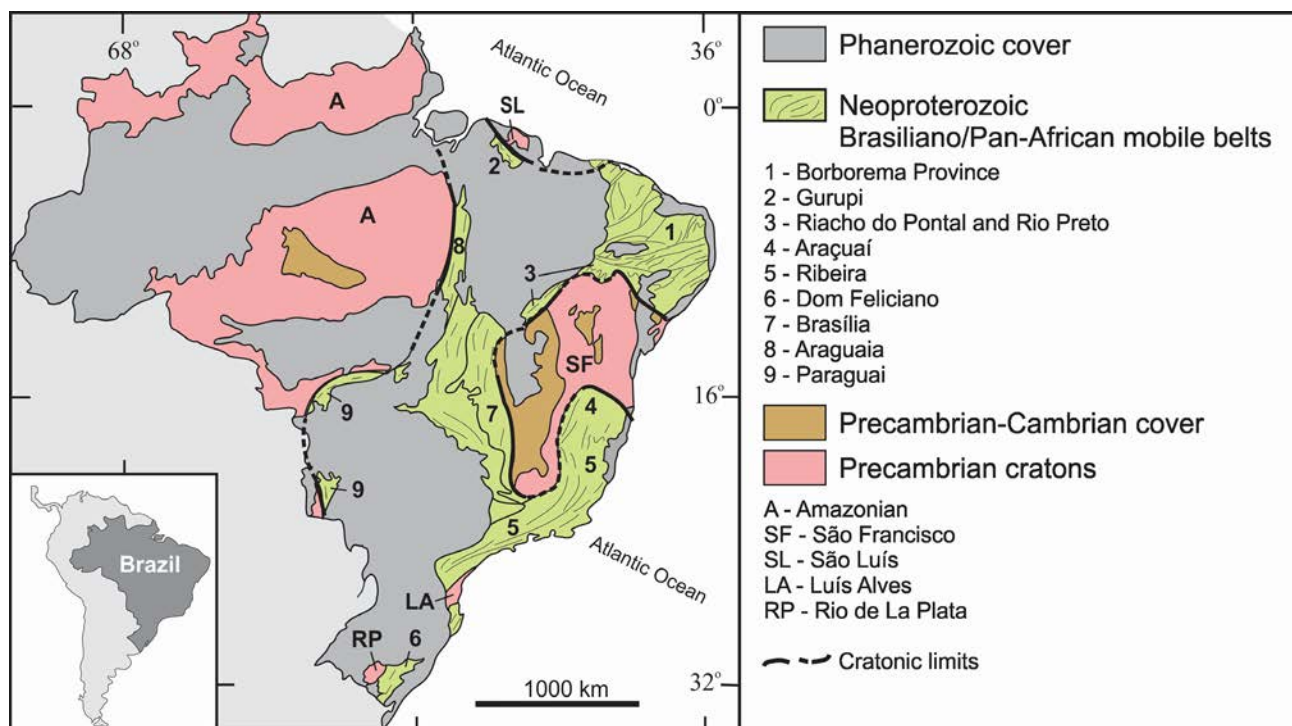

## TECTONIC SUBDIVISION OF BRAZIL AND DISTRIBUTION OF MINERAL DEPOSITS

Figure 1 – Major tectonic units of Brazil

The major Brazilian geological framework (Figure 1) comprises Precambrian cratons and cratonic fragments, with rock units formed from the Paleoproterozoic to the Mesoproterozoic in response to a variety of rock-forming processes operating in accretionary and collisional orogenies and in extensional/rift or taphrogenic events. These cratonic nuclei are surrounded by Neoproterozoic-Early Cambrian (Brasiliano/Pan African) mobile belts, which were mostly responsible for the assembly of West-Gondwana.

Most of the metallic mineral deposits are located in mining districts and metallogenic provinces of these major Precambrian geotectonic units (Figure 2). The Precambrian-Early Cambrian crystalline rock associations were then more or less covered by Phanerozoic sedimentary basins developed before, concomitantly, and after the opening of the Atlantic Ocean and separation of South America and Africa. The majority of the deposits of industrial and energy minerals and rocks, in addition to agricultural and civil construction minerals and rocks come from these sedimentary basins.

Figure 2 – Simplified tectonic-chronological map of Brazil (see reference to colors in the legend of Figure 4) with the distribution of metallic deposits and occurrences and indication of the main mining districts and metallogenic provinces.

## GEOPHYSICAL COVERAGE

Figure 3 – Magnetic anomaly map of Brazil (Correa, 2016) with location of the main mines.

Most of the Brazilian territory is covered by airborne geophysical surveys. As an example, Figure 3 shows the integrated magnetic anomaly map of Brazil (Correa, 2016). The magnetic anomaly represents the total magnetic field subtracted from the International Geomagnetic Reference Field (IGRF).