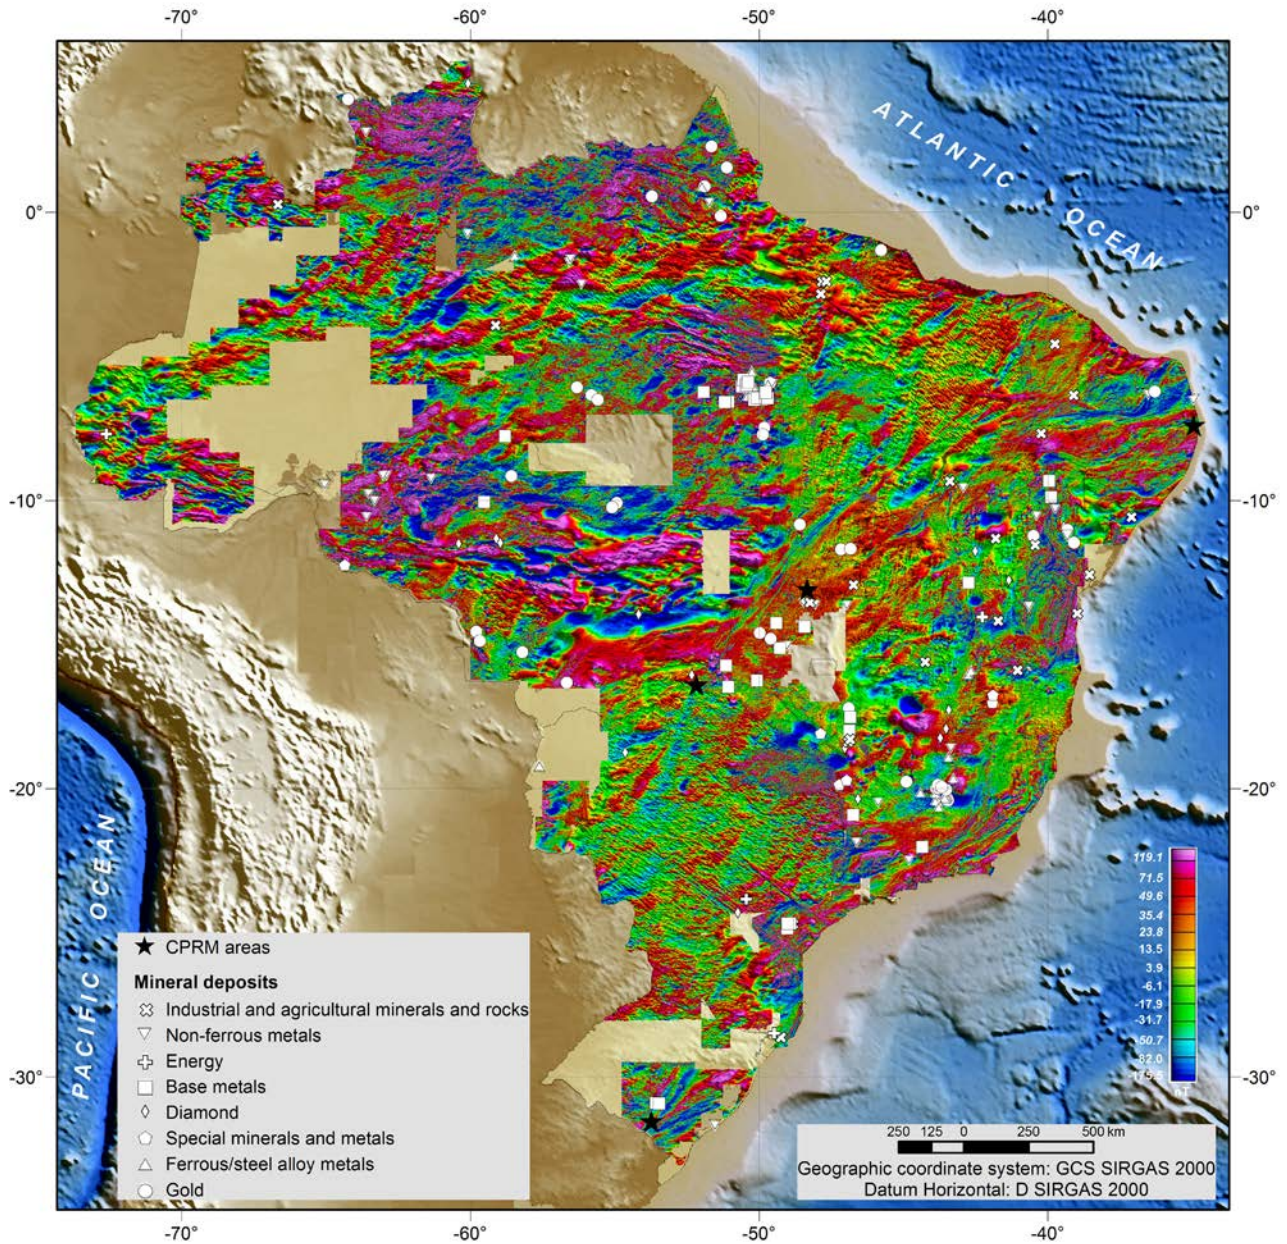

More than 11,400 mineral sites containing 67 substances/commodities are reported. Selected deposits, garimpos (artisanal mining) and occurrences are numbered in the printed maps, and a list of these are presented after the maps pages, indicating the substance and its class, the site name, the economic status (M: mine, D: deposit, O: occurrence, G: garimpo) and the reference number.

Most of the metallic mineral deposits are located in mining districts and metallogenic provinces of these major Precambrian geotectonic units (Figure 2). The Precambrian-Early Cambrian crystalline rock associations were then more or less covered by Phanerozoic sedimentary basins developed before, concomitantly, and after the opening of the Atlantic Ocean and separation of South America and Africa. The majority of the deposits of industrial and energy minerals and rocks, in addition to agricultural and civil construction minerals and rocks come from these sedimentary basins.

Figure 2 – Simplified tectonic-chronological map of Brazil (see reference to colors in the legend of Figure 4) with the distribution of metallic deposits and occurrences and indication of the main mining districts and metallogenic provinces.

## GEOPHYSICAL COVERAGE

Figure 3 – Magnetic anomaly map of Brazil (Correa, 2016) with location of the main mines.

Most of the Brazilian territory is covered by airborne geophysical surveys. As an example, Figure 3 shows the integrated magnetic anomaly map of Brazil (Correa, 2016). The magnetic anomaly represents the total magnetic field subtracted from the International Geomagnetic Reference Field (IGRF).