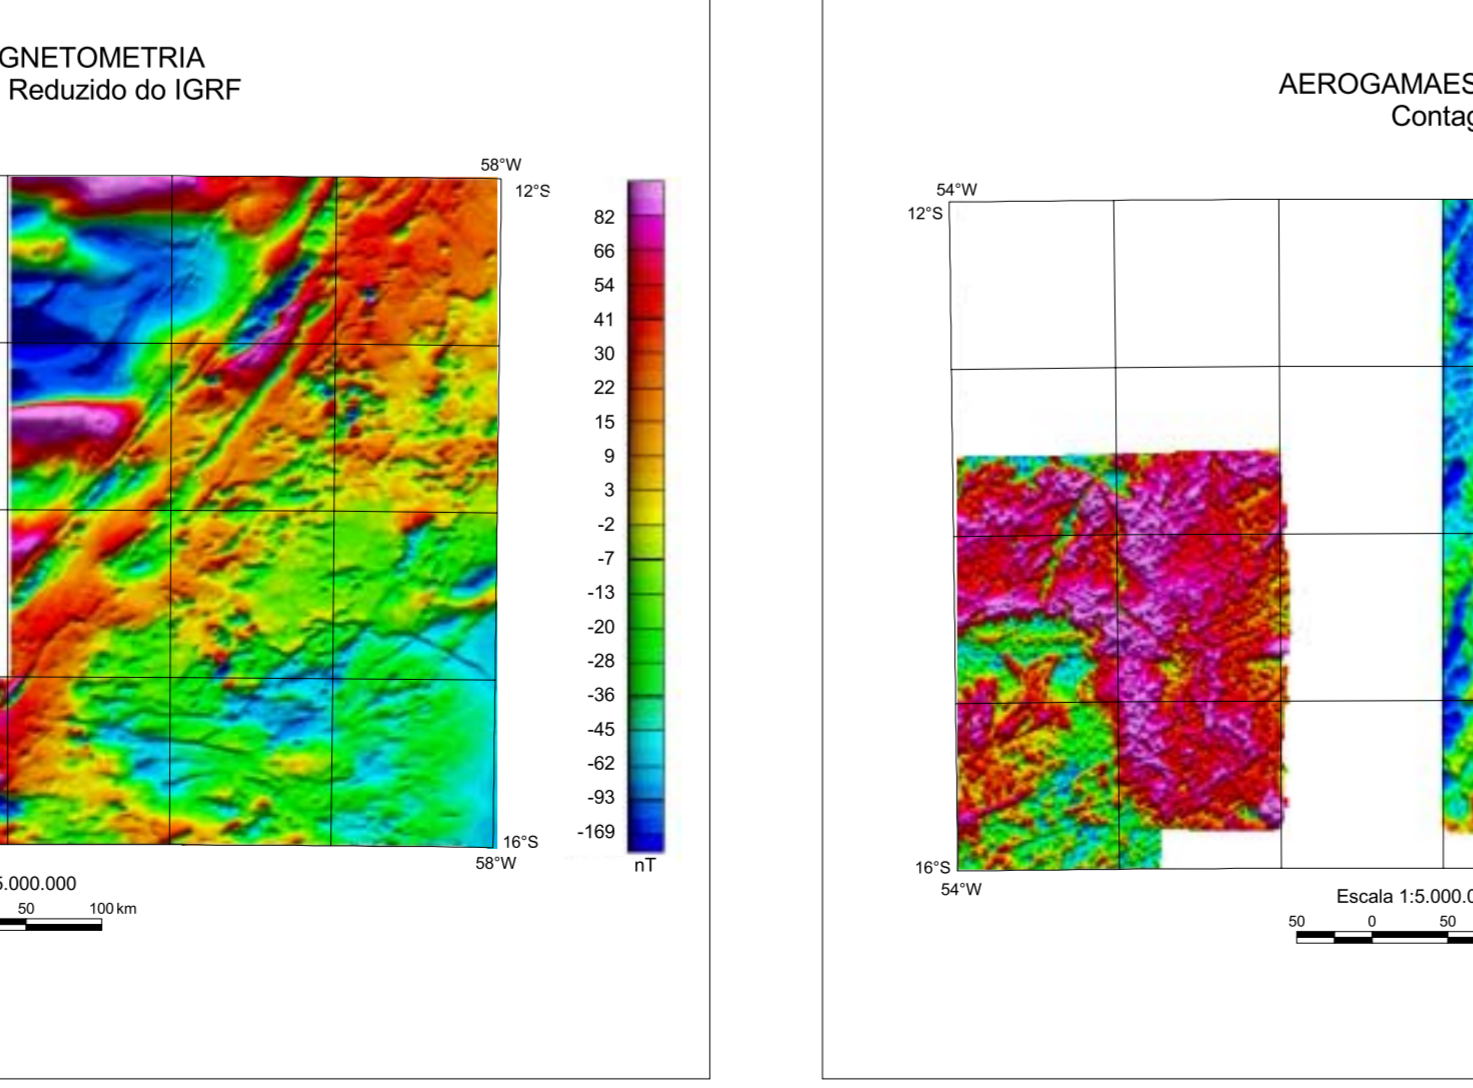

RELAÇÃO DE RECURSOS MINERAIS SELECIONADOS E REPRESENTADOS NA FOLHA GOIÁS SD 22

Table listing mineral resources and their representation on the map, including codes and names.

LOCALIZAÇÃO DA FOLHA

ARTICULAÇÃO DA FOLHA

2004

Text block containing technical details, project information, and acknowledgments.

Large table detailing geological units, their descriptions, and associated data, organized by geological period (FANEROZÓICO, NEOPROTEROZÓICO, MESOPROTEROZÓICO, PROTEROZÓICO, ARQUEANO).

NOTAS: Additional notes and clarifications regarding the map data and symbols.