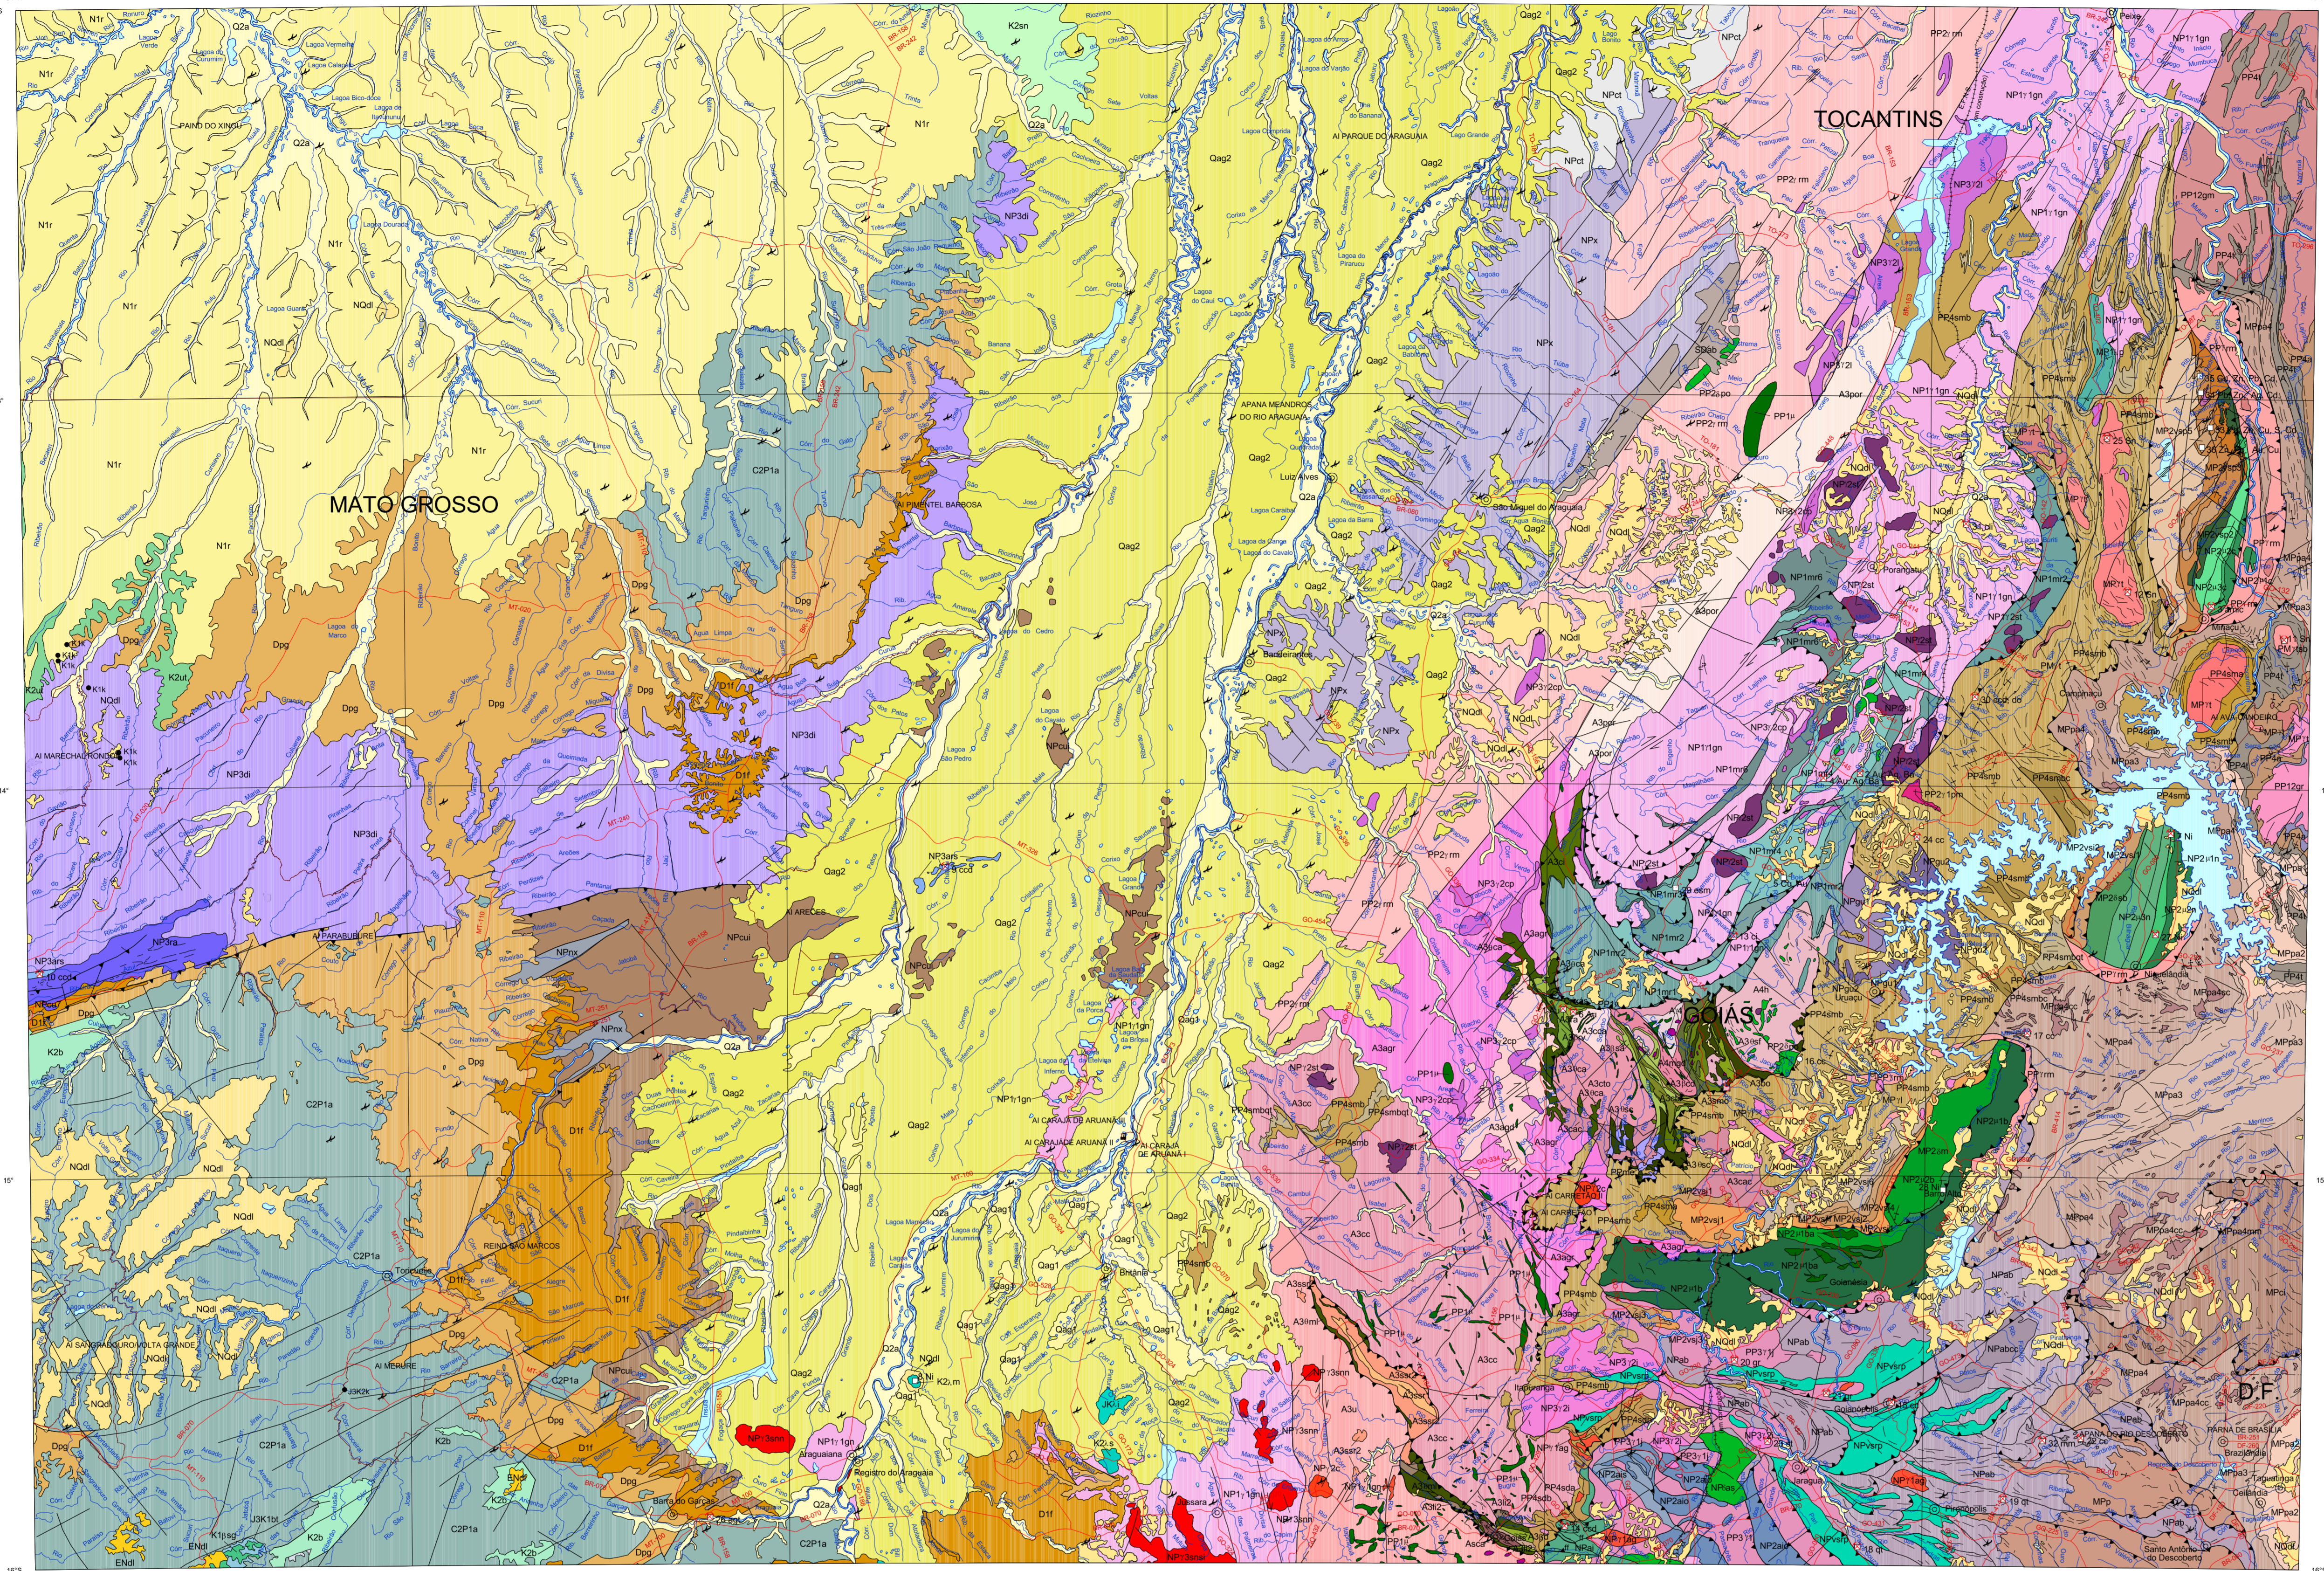

RELAÇÃO DE RECURSOS MINERAIS SELECIONADOS E REPRESENTADOS NA FOLHA GOIÁS SD 22

Table listing mineral resources and their representation on the map, including codes and names.

LOCALIZAÇÃO DA FOLHA

ARTICULAÇÃO DA FOLHA

2004

Text block containing technical details, project information, and acknowledgments.

Large table detailing geological units, their descriptions, and associated data, organized by geological period (FANEROZÓICO, NEOPROTEROZÓICO, MESOPROTEROZÓICO, PROTEROZÓICO, ARQUEANO).

NOTAS: Additional notes and clarifications regarding the map data and symbols.